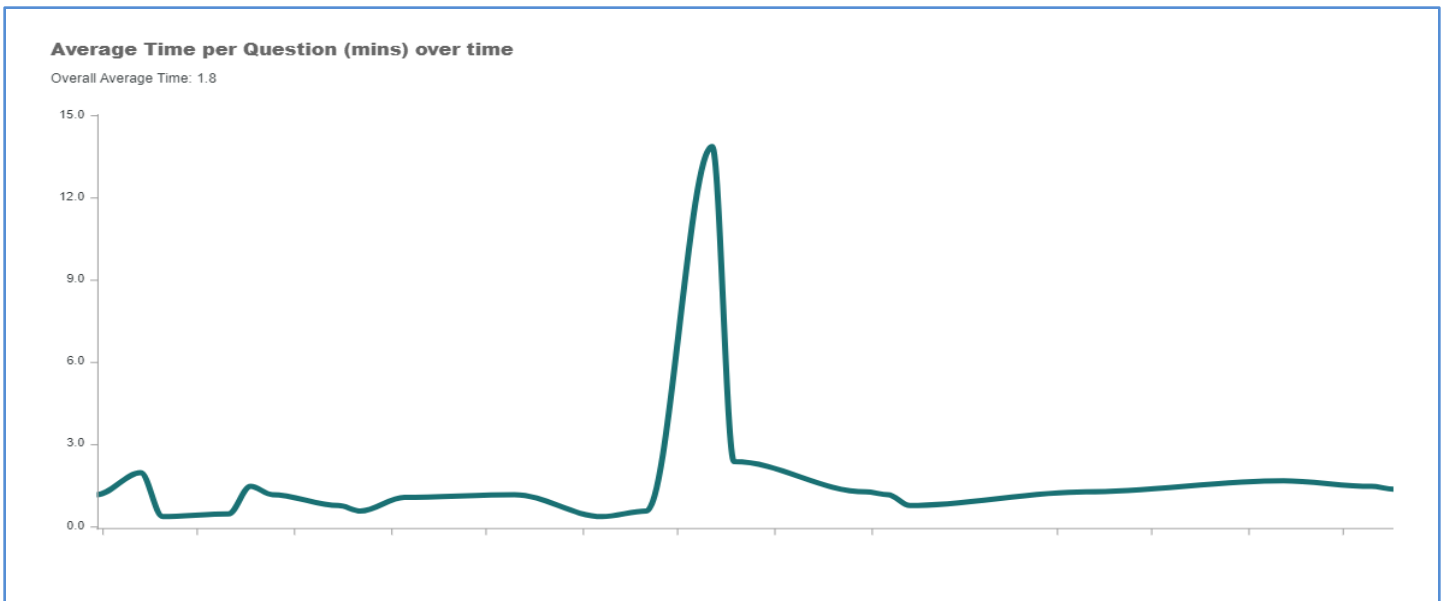

Accuracy By Difficulty

Accuracy Over Time

Questions Answered Over Time

Average Time Per Question (mins) Over Time

Officially Incubated To

Contact Us

The founders and founding team of PracBee are Senior IIT and IIM alumni passionate about effective education in India and ensuring high performance and result for each student.