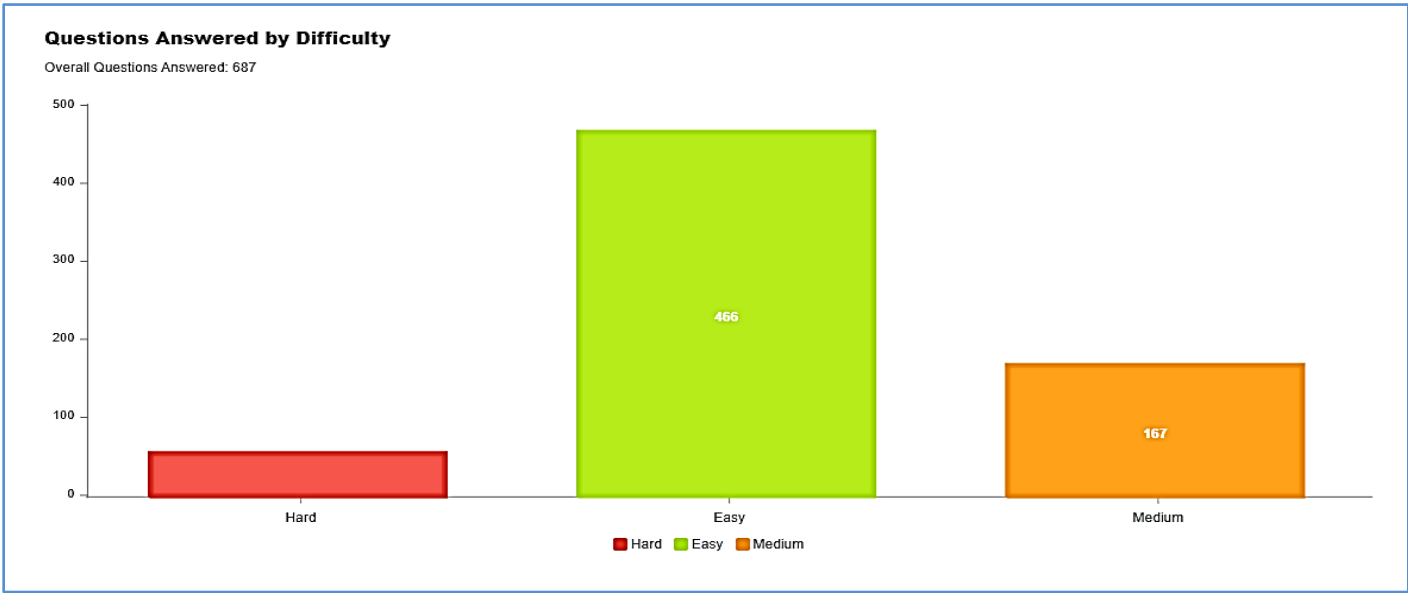

Accuracy By Difficulty

Accuracy Over Time

Questions Answered Over Time

Average Time Per Question (mins) Over Time

Officially Incubated To

Contact Us

The founders and founding team of PracBee are Senior IIT and IIM alumni passionate about effective education in India and ensuring high performance and result for each student.