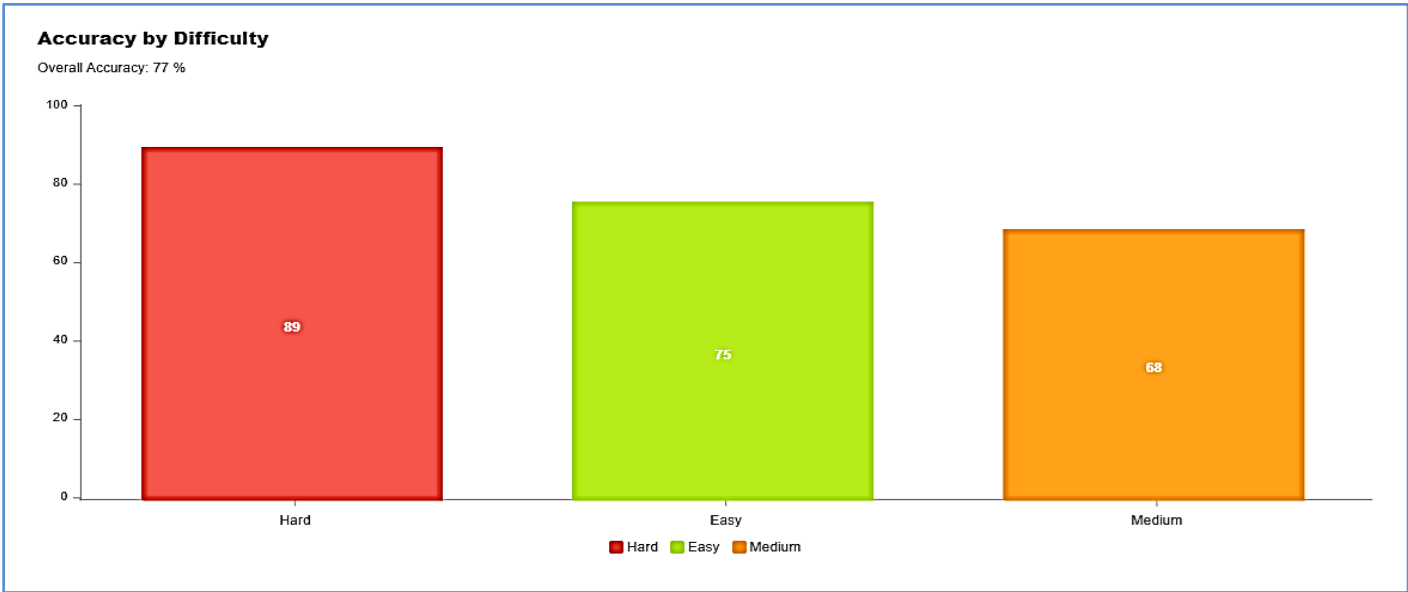

Accuracy By Difficulty

Accuracy Over Time

Questions Answered Over Time

Average Time Per Question (mins) Over Time

Officially Incubated To

Contact Us

The founders and founding team of PracBee are Senior IIT and IIM alumni passionate about effective education in India and ensuring high performance and result for each student.