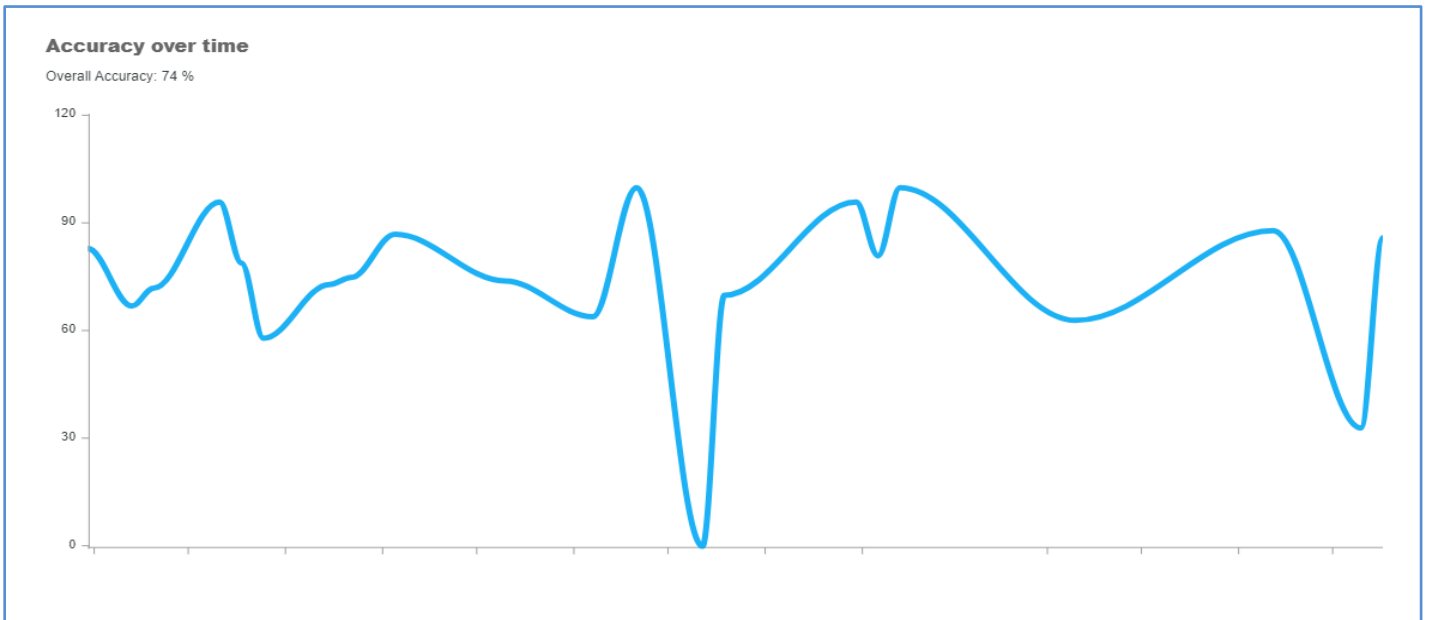

PracBee
Online Gurukul

JEE Main Test Series 2024 Performance Analysis Report

Overall Test Summary

Overall Performance For A Particular Test

Questions Answered By Subjects

Accuracy By Subjects

Questions Answered By Difficulty

Accuracy By Difficulty

Accuracy Over Time

Questions Answered Over Time

Average Time Per Question (mins) Over Time

Officially Incubated To

Contact Us

The founders and founding team of PracBee are Senior IIT and IIM alumni passionate about effective education in India and ensuring high performance and result for each student.