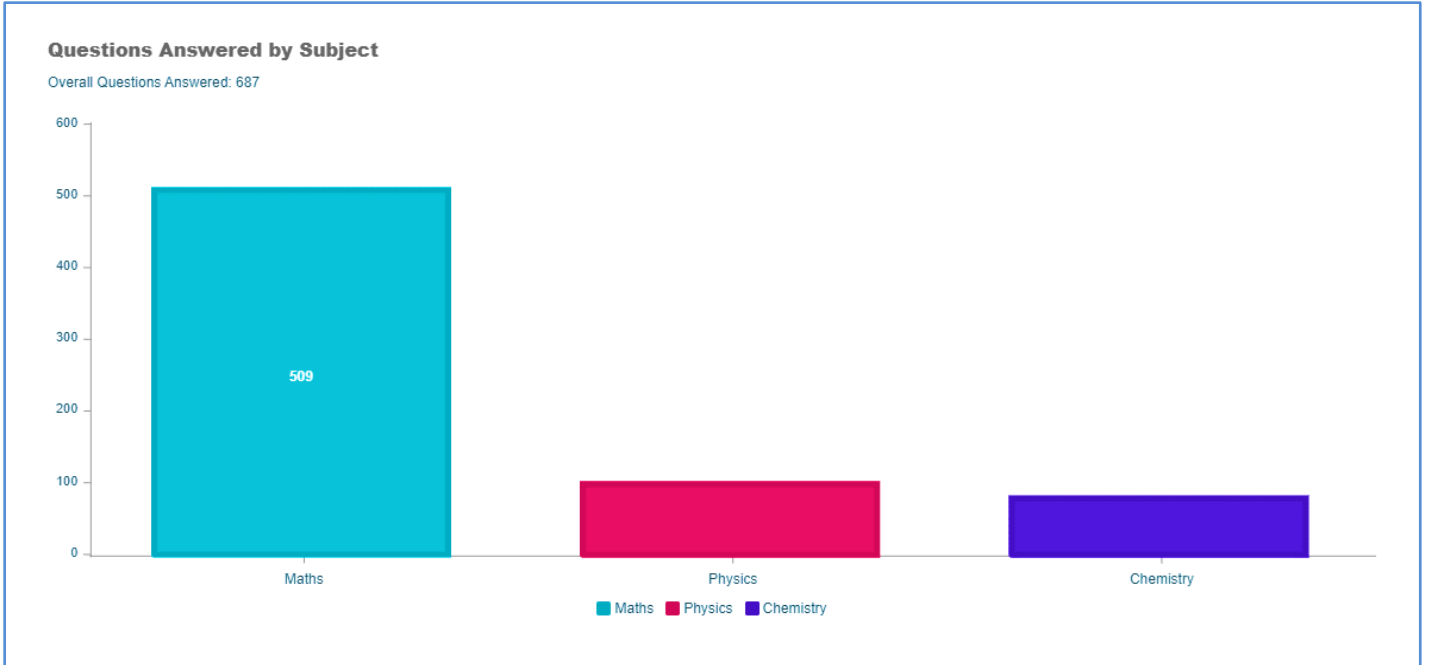

PracBee
Online Gurukul

JEE Main Test Series 2024 Performance Analysis Report

Overall Test Summary

Overall Performance For A Particular Test

Questions Answered By Subjects

Accuracy By Subjects

Questions Answered By Difficulty