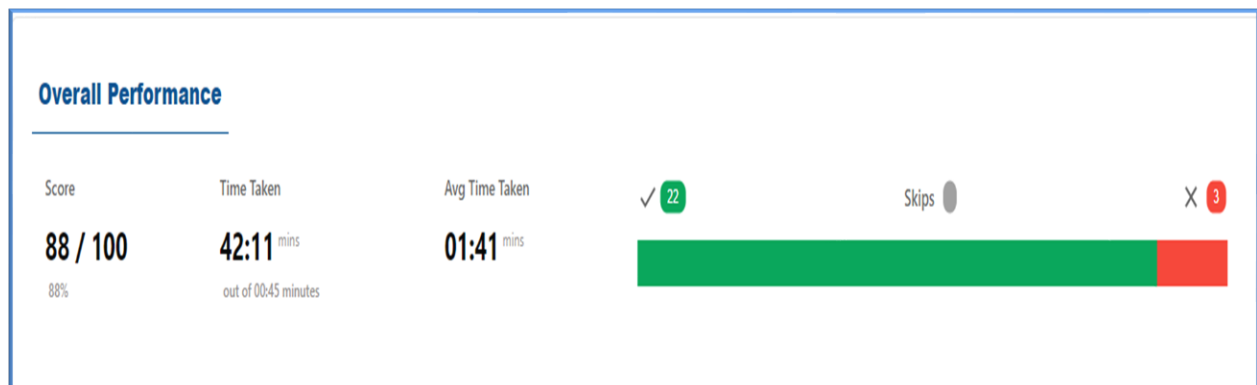

Overall Performance For A Particular Test