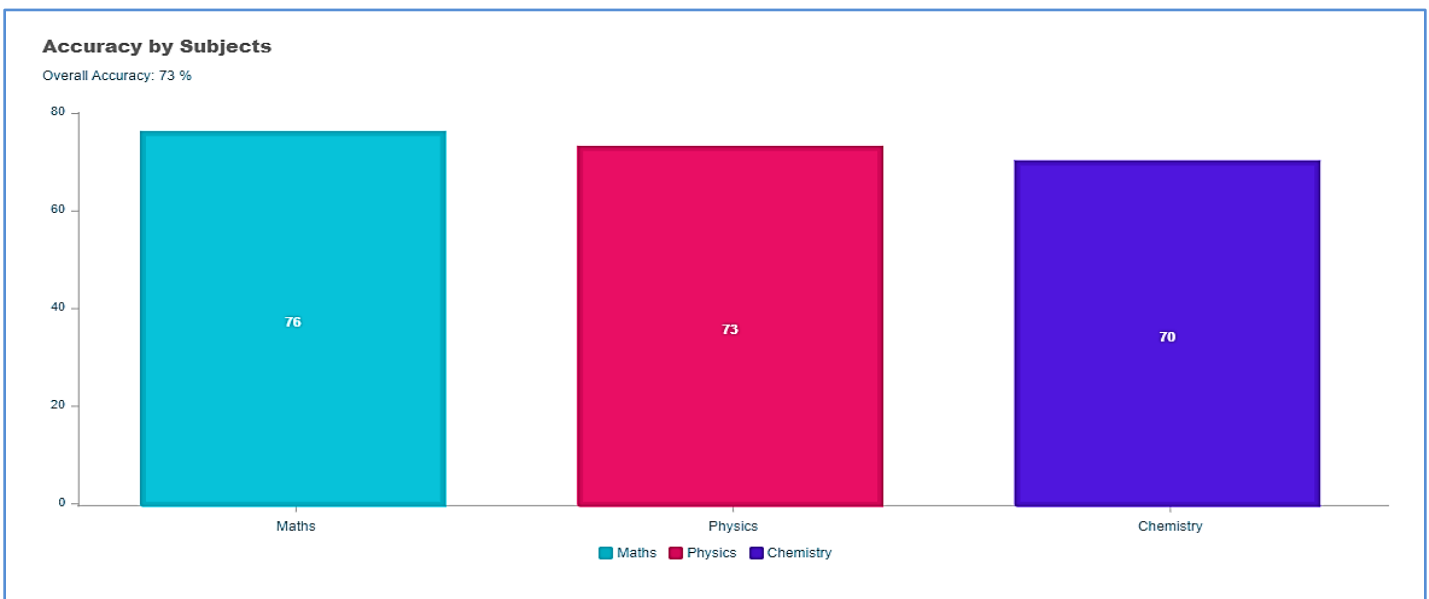

PracBee
Online Gurukul

JEE Main Test Series 2024 Performance Analysis Report

Overall Test Summary

Overall Performance For A Particular Test

Questions Answered By Subjects

Accuracy By Subjects

Questions Answered By Difficulty