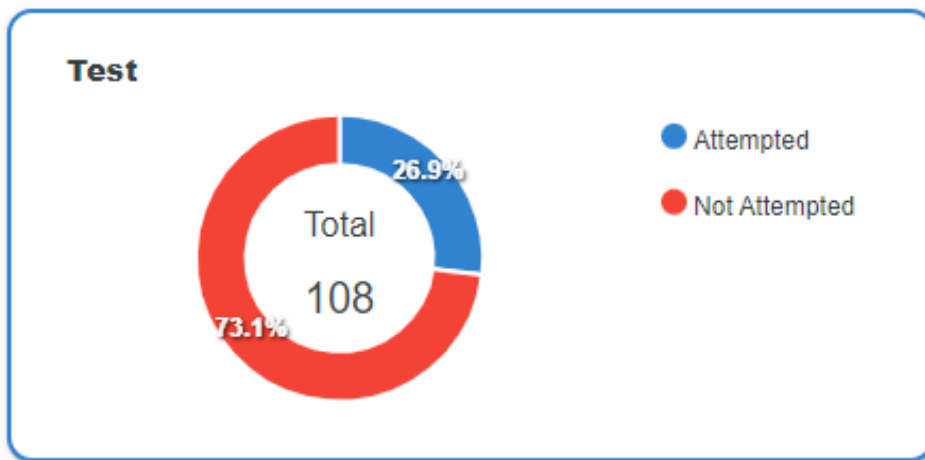

PracBee
Online Gurukul

JEE Main Test Series 2024 Performance Analysis Report

Overall Test Summary