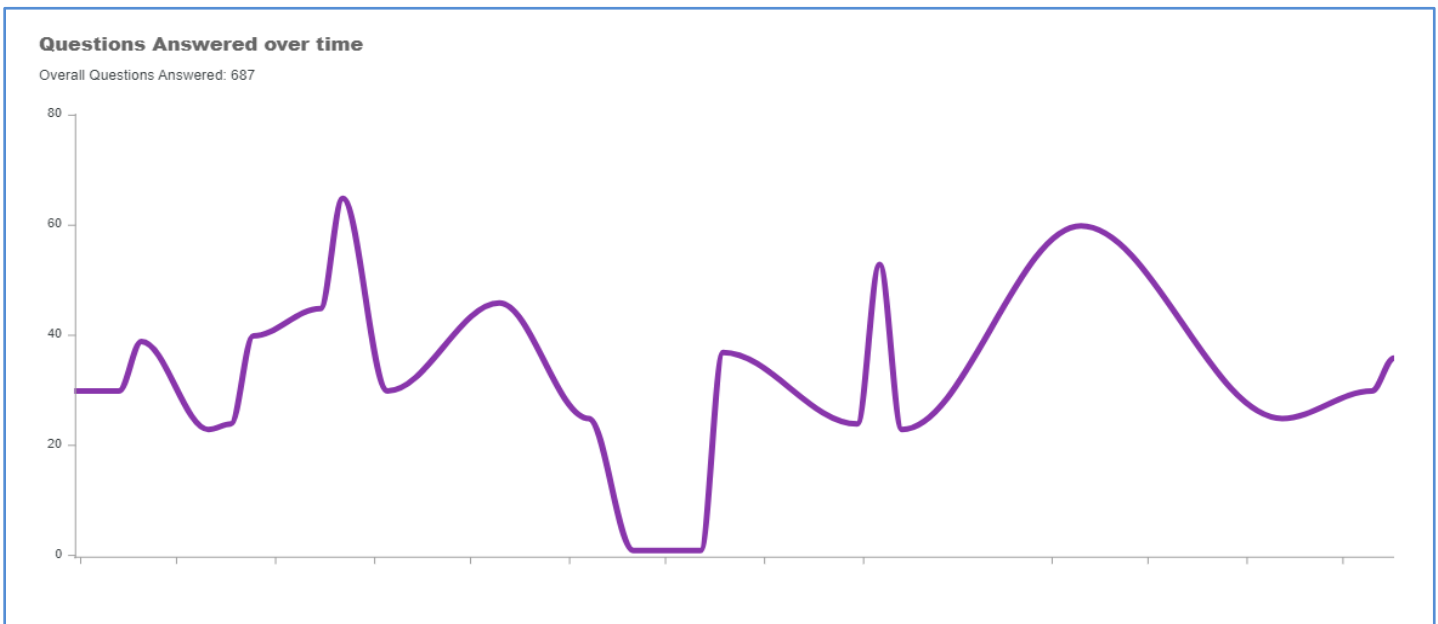

Accuracy By Difficulty

Accuracy Over Time

Questions Answered Over Time

Average Time Per Question (mins) Over Time

Officially Incubated To

Contact Us

The founders and founding team of PracBee are Senior IIT and IIM alumni passionate about effective education in India and ensuring high performance and result for each student.